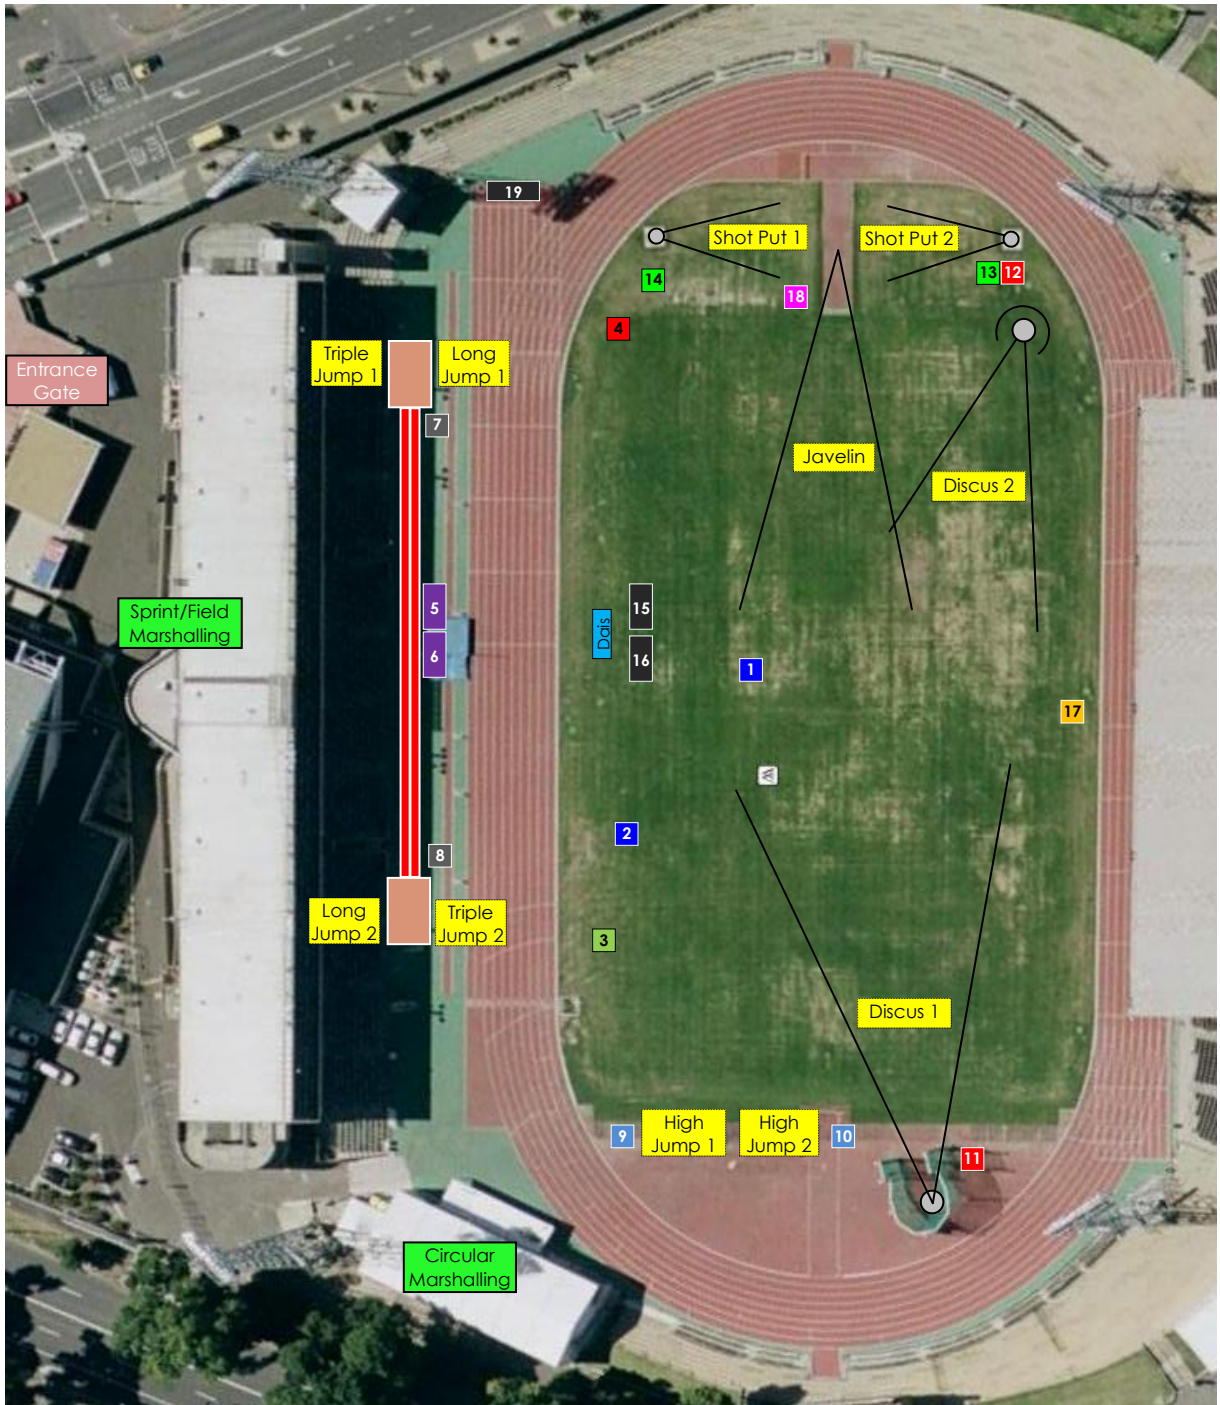

## Venue Map

1	Umpire's Tent	9/10	High Jump Tents
2	Referee's Tent	11/12	Discus Tents
3	Computers Tent	13/14	Shot Put Tents
4	Starters Tent	15/16	Presentation Tents
5/6	Long Jump Tents	17	Circular TK Tent
7/8	Long Jump Tents	18	Javelin Tent
		19	Front Straight